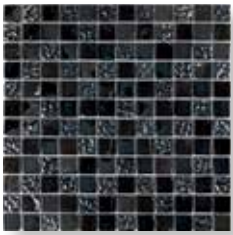

MOSAIC
COLLECTION

LAZZOTTI

Mosaic Collection

Material: Various

Use: Wall & Floor

Size: 300x300mm Sheets

Shade Variation: -

Our mosaic collection has been assembled from key specialist factories around the world. Glass mosaics have been mixed with tiles to create beautiful wall decorations that can be used as borders or feature walls (No 1 & No 2 below). Natural stones such as Travertine and Crema Marfil marble have been used with varying sizes of chip or squares. The polished versions can be used on walls (No 3 & 4 below). The matt versions can be used on walls and floors (No 5, 6, 7 & 8 below). These natural stone mosaics are also ideal for kitchen counter tops or other hard wearing surfaces.

From €12.00

1. Mosaic Black Marble & Glass

2. Mosaic Brown Marble & Glass

3. Mosaic Dark Light & Cream

4. Mosaic Dark Light & Cream

5. Mosaic Turkish Trav Mix

6. Mosaic Trav Ivory Brick

7. Mosaic Trav Ivory/ Noce Brick Mix