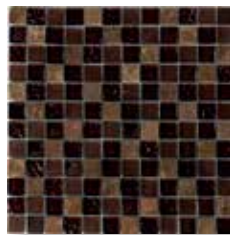

MOSAIC
COLLECTION

LAZZOTTI

Mosaic Collection

Material: Various

Use: Wall & Floor

Size: 300x300mm Sheets

Shade Variation: -

Our mosaic collection has been assembled from key specialist factories around the world. Glass mosaics have been mixed with tiles to create beautiful wall decorations that can be used as borders or feature walls (No 1 & No 2 below). Natural stones such as Travertine and Crema Marfil marble have been used with varying sizes of chip or squares. The polished versions can be used on walls (No 3 & 4 below). The matt versions can be used on walls and floors (No 5, 6, 7 & 8 below). These natural stone mosaics are also ideal for kitchen counter tops or other hard wearing surfaces.

From €12.00

1. Mosaic Black Marble & Glass

2. Mosaic Brown Marble & Glass

3. Mosaic Dark Light & Cream

4. Mosaic Dark Light & Cream

5. Mosaic Turkish Trav Mix

6. Mosaic Trav Ivory Brick

7. Mosaic Trav Ivory/ Noce Brick Mix